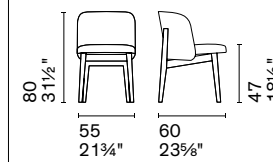

CS2041
CS2041-MTO