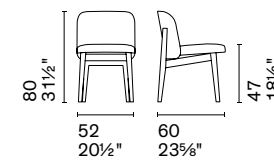

CS2040
CS2040-MTO