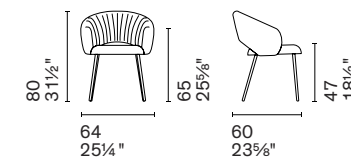

Anime

CS2210

design by Archirivolto

Anime
Yoroi

Sedia /Chair
Tavolo /Table

CS2210 P15 / T2L
CS4150-FE MTO P15-P15L / P30C

Anime Sedia /Chair CS2210 P15 / T2L

CS2210
CS2210-MTO