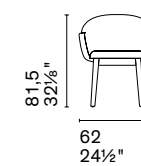

Holly Fab

CS2206

CS2212

design by Busetti Garuti Redaelli

Holly Fab Sedia / Chair CS2206 P201 / SLV

Holly Fab Sedia / Chair CS2206 P201 / SLV

CS2206
CS2206-MTO

CS2212
CS2212-MTO