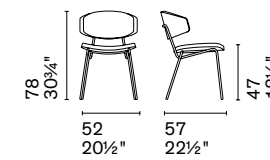

Sophia

CS1890

design by Carlesi Tonelli

Sophia
BomaSedia / Chair
Tavolo / TableCS1890 P29L / SOF
CS4152-Q P29L / P31C

Sophia

Sedia / Chair

CS1890 P15 / 683

CS1890
CS1890-MTO