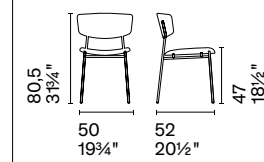

CS1854-A MTO