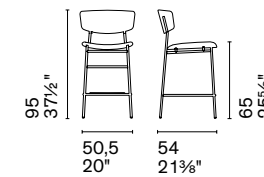

CS1864
CS1864-MTO