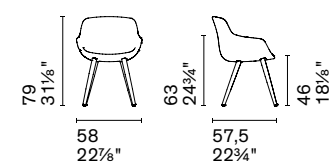

Igloo
Cartesio

Sedia / Chair
Tavolo / Table

CS1841 P94 / S0L
CS4111-S P94 / P9C

CS1810
CS1810-MTO