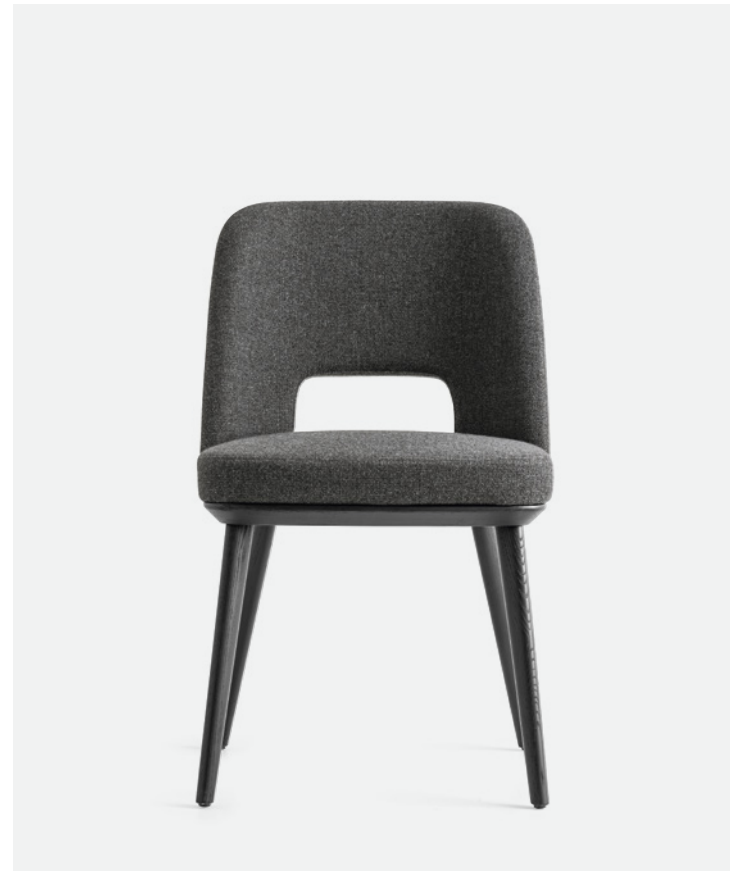

Foyer Sedia / Chair CS1895 P29L / S0F