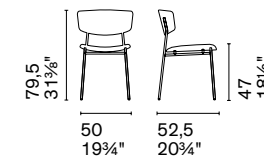

Fifties Sedia / Chair CS1854 P175 / S0F
Cartesio Tavolo / Table CS4092-FD MTO P94 / P4C

CS1854
CS1854-MTO