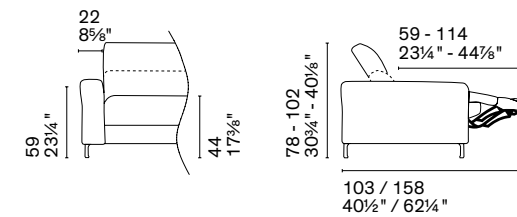

Norma

Divano / Sofa

CS3424 P15 / Mogol S5K

CS3424

Piede / Foot

H 13 cm / H 5 1/8"

Metallo / Metal

P15

Nota Per le combinazioni disponibili consultare il listino prezzi. / **Note** Please check all available combinations in the price list.