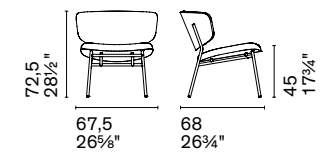

Fifties

CS3416

design by Busetti Garuti Redaelli

Fifties Poltrona / Lounge chair CS3416 P175 / Venice SOU

CS3416

Struttura / Frame

Metallo / Metal

P15